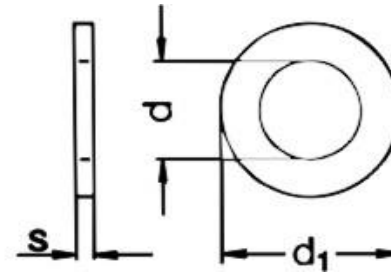

Type LL Plain Washers

Type LL Plain Washers										
d		M3	M4	M5	M6	M8	M10	M12	M16	
d1		14	16	20	24	30	36	40	40	
s		0.5	0.8	1.0	1.2	1.5	2.0	2.5	3.0	

Material
<i>Stainless Steel A2 And A4</i>

INFORMATION AND DRAWINGS PROVIDED ARE FOR REFERENCE ONLY